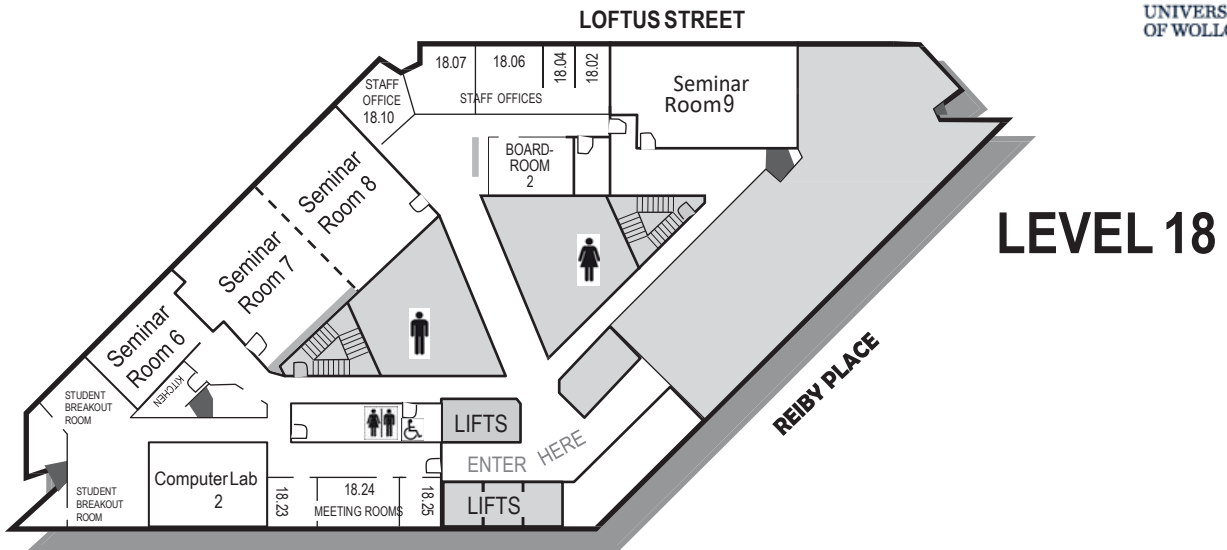

MAP OF UOW SYDNEY BUSINESS SCHOOL, SYDNEY CBD CAMPUS  
1 MACQUARIE PLACE, CIRCULAR QUAY, SYDNEY

If you need assistance finding a room on campus, visit the client service desk on level 8 or call 02 9266 1300.