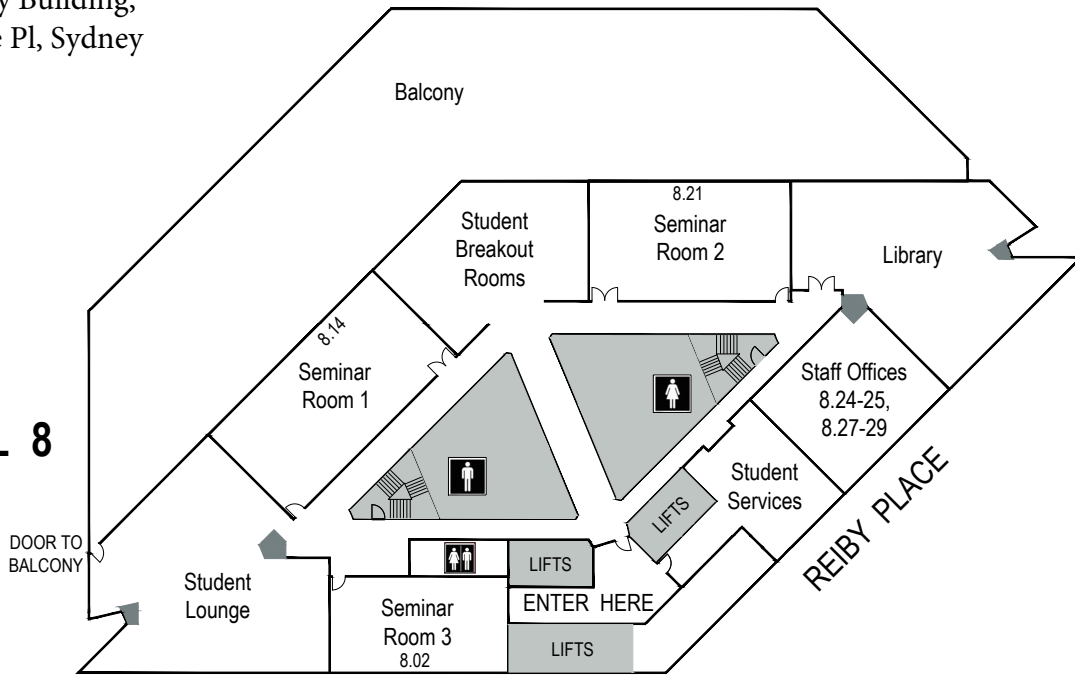

UOW SYDNEY BUSINESS SCHOOL

Sydney CBD Campus Map

The Gateway Building,
1 Macquarie Pl, Sydney

LOFTUS STREET

**SYDNEY
BUSINESS
SCHOOL**

UNIVERSITY
OF WOLLONGONG

LEVEL 8

LEVEL 9

LEVEL 10