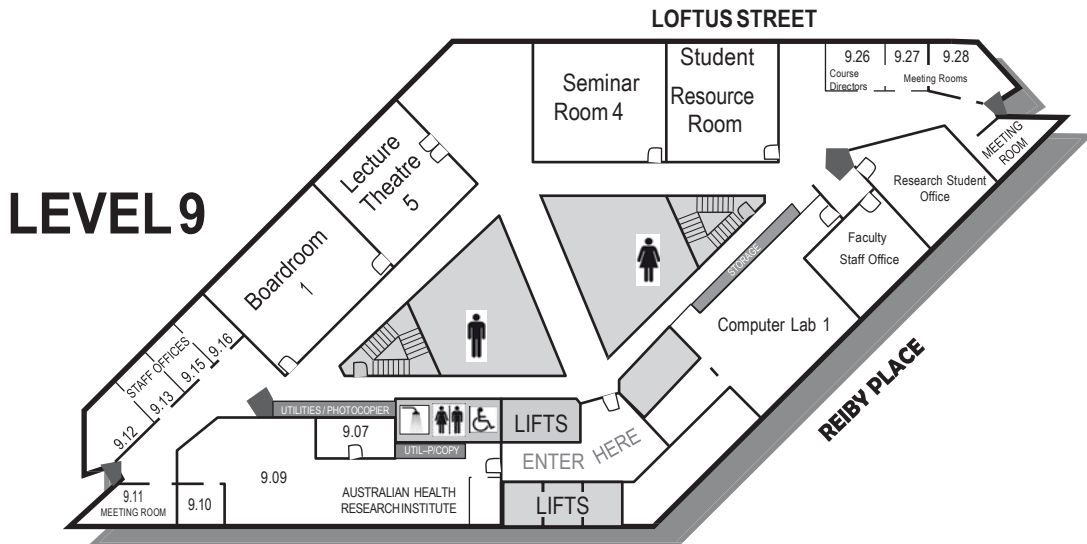

MAP OF UOW SYDNEY BUSINESS SCHOOL, SYDNEY CBD CAMPUS  
1 MACQUARIE PLACE, CIRCULAR QUAY, SYDNEY

If you need assistance finding a room on campus, visit the client service desk on level 8 or call 02 9266 1300.