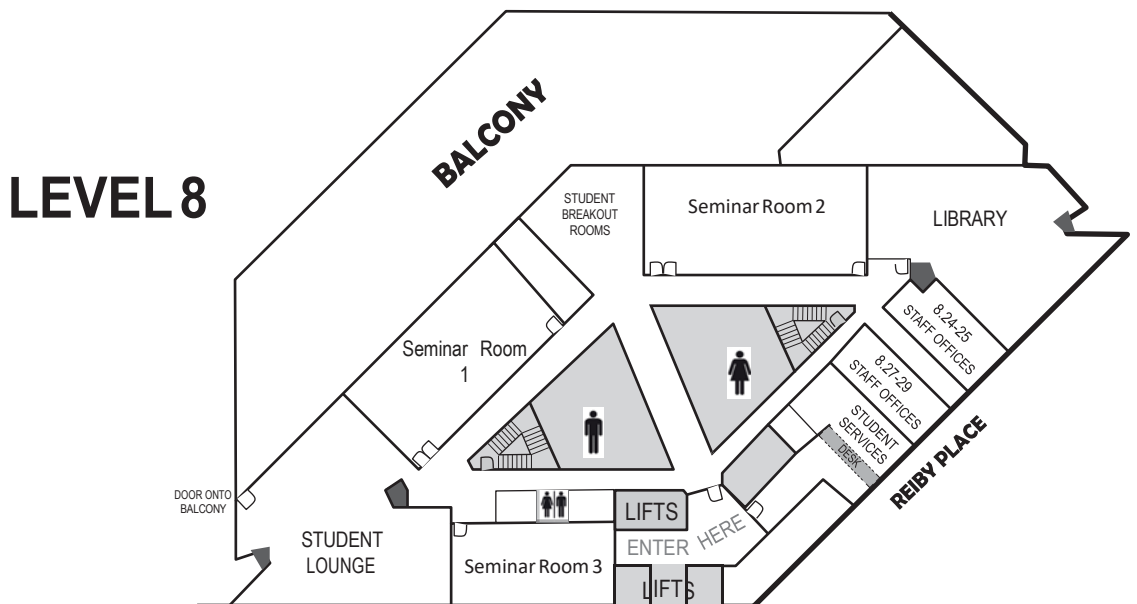

MAP OF UOW SYDNEY BUSINESS SCHOOL, SYDNEY CBD CAMPUS  
1 MACQUARIE PLACE, CIRCULAR QUAY, SYDNEY

If you need assistance finding a room on campus, visit the client service desk on level 8 or call 02 9266 1300.