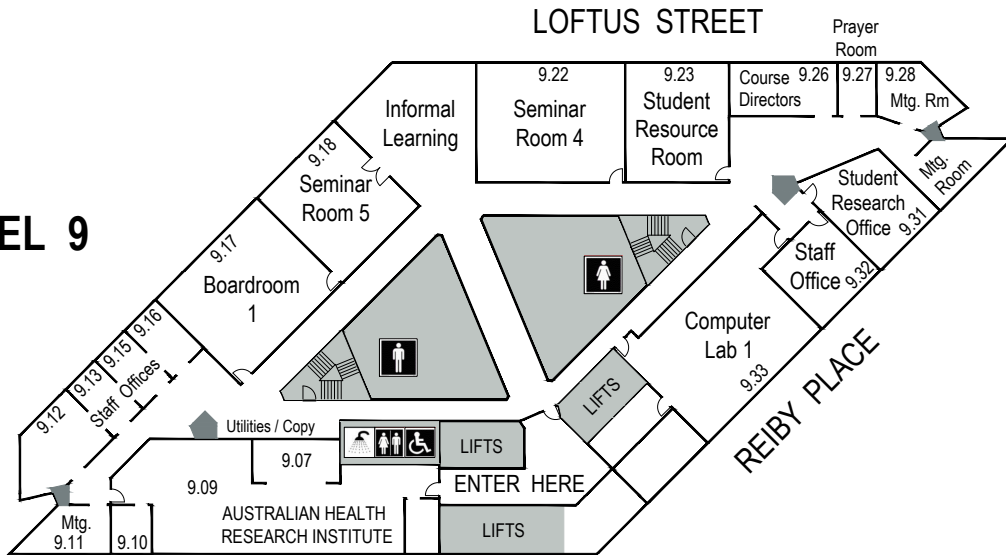

UOW SYDNEY BUSINESS SCHOOL

Sydney CBD Campus Map

The Gateway Building,
1 Macquarie Pl, Sydney

LOFTUS STREET

**SYDNEY
BUSINESS
SCHOOL**

UNIVERSITY
OF WOLLONGONG

LEVEL 8

LEVEL 9

LEVEL 10